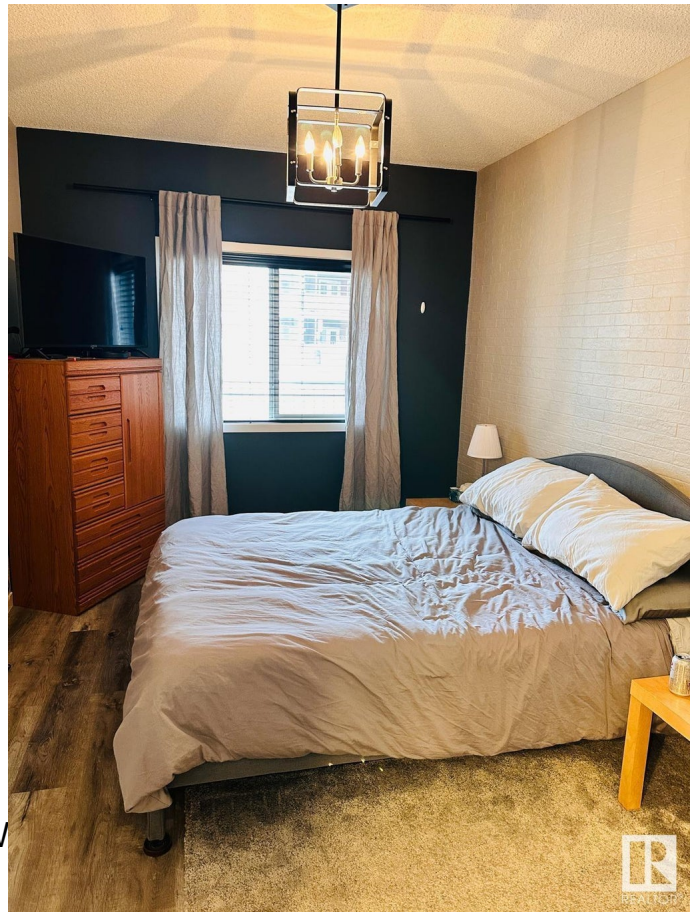

Address 147 1818 Rutherford Road
Area Edmonton
Subdivision Rutherford (Edmonton)
City Edmonton
County ALBERTA
Province AB
Postal Code T6W 2K6

Amenities

Amenities Front Porch, Parking-Visitor,
Parking Spaces 1
Parking Underground

Interior

Interior Features ensuite bathroom
Appliances Microwave Hood Fan,
Stove-Countertop Electric, W
Heating Baseboard, Natural Gas
# of Stories 4
Stories 1
Has Basement Yes
Basement None, No Basement

Exterior

Exterior Wood, Stone, Vinyl
Exterior Features Airport Nearby, Landscaped,
Schools, See Remarks
Roof Asphalt Shingles
Construction Wood, Stone, Vinyl
Foundation Concrete Perimeter

Additional Information

Date Listed April 22nd, 2025
Days on Market 2
Zoning Zone 55
Condo Fee $444

DATA IS DEEMED RELIABLE BUT IS NOT GUARANTEED ACCURATE BY THE REALTORS® ASSOCIATION OF EDMONTON. COPYRIGHT 2025 BY THE REALTORS® ASSOCIATION OF EDMONTON. ALL RIGHTS RESERVED. Trademarks are owned or controlled by the Canadian Real Estate Association (CREA) and identify real estate professionals who are members of CREA (REALTOR®, REALTORS®) and/or the quality of services they